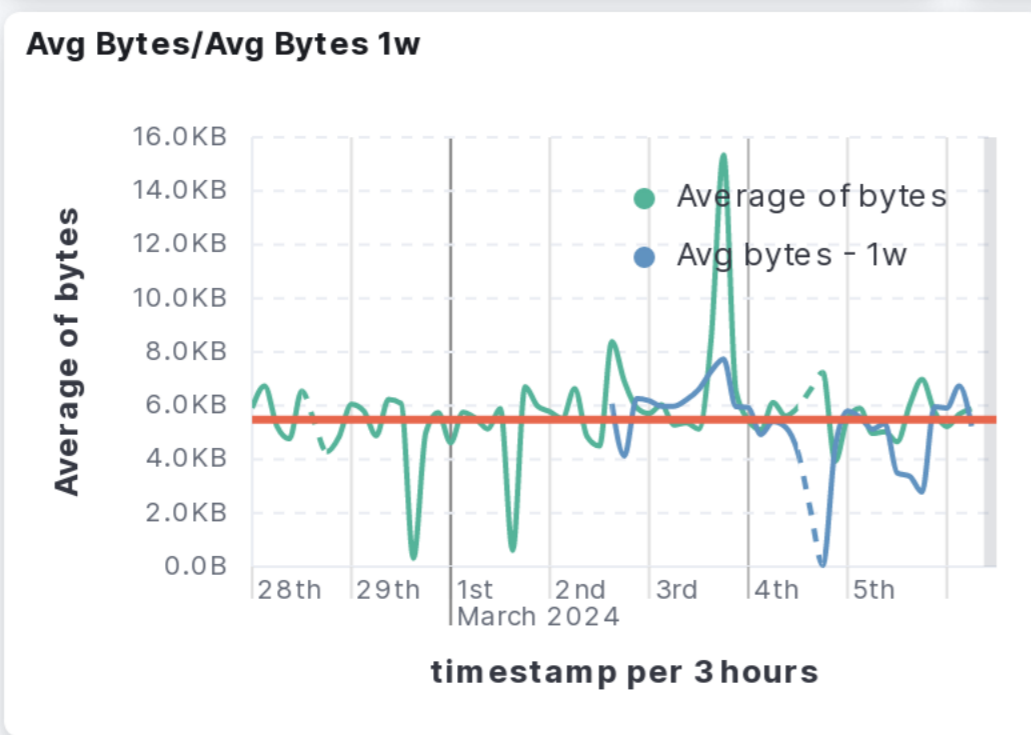

Introduction to dashboard

This is a little text to test what *markdown* can do. There are many things that it can do. **You should try it out!**

[Here](#) is a link that can help you!

Top Hosts

Host	Count	Bytes
artifacts.elastic.co	848	5.76KB
www.elastic.co	620	5.14KB
cdn.elastic-elastic	283	5.61KB
elastic-elastic-ela	45	3.93KB

Average: 5.11KB