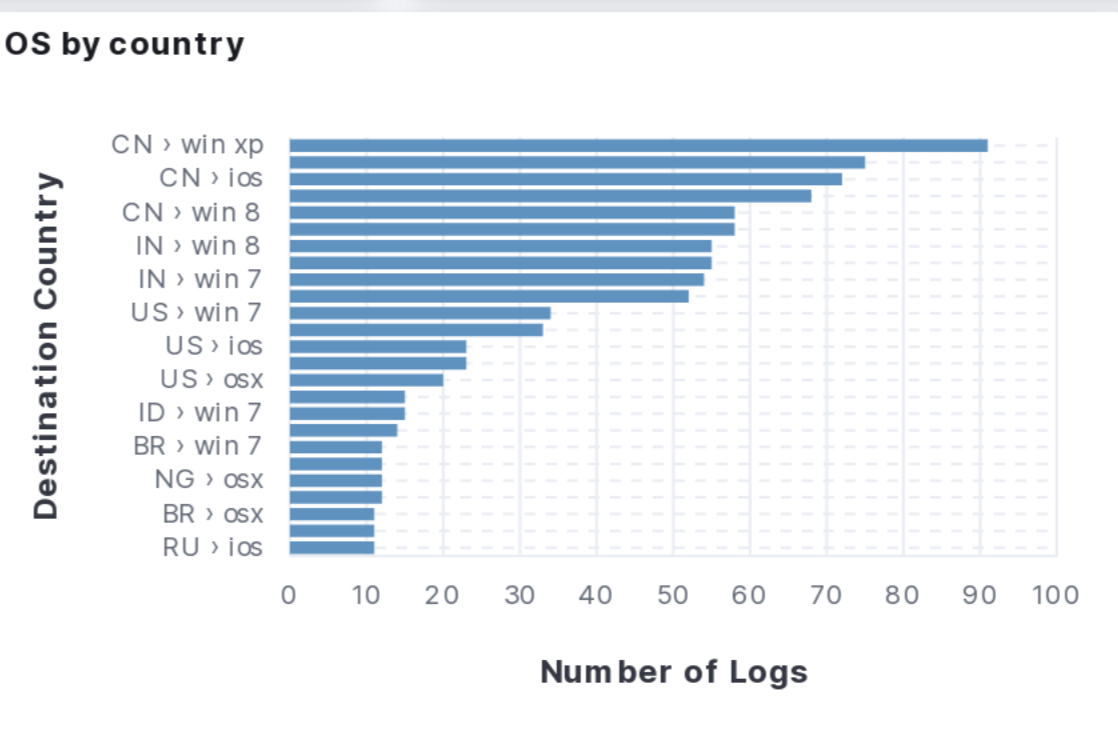

Introduction to dashboard

This is a little text to test what *markdown* can do. There are many things that it can do. **You should try it out!**

[Here](#) is a link that can help you!

Top Hosts

Host	Count	Bytes
artifacts.elastic.co	848	5.76KB
www.elastic.co	620	5.14KB
cdn.elastic-elastic	283	5.61KB
elastic-elastic-ela	45	3.93KB

Average: 5.11KB