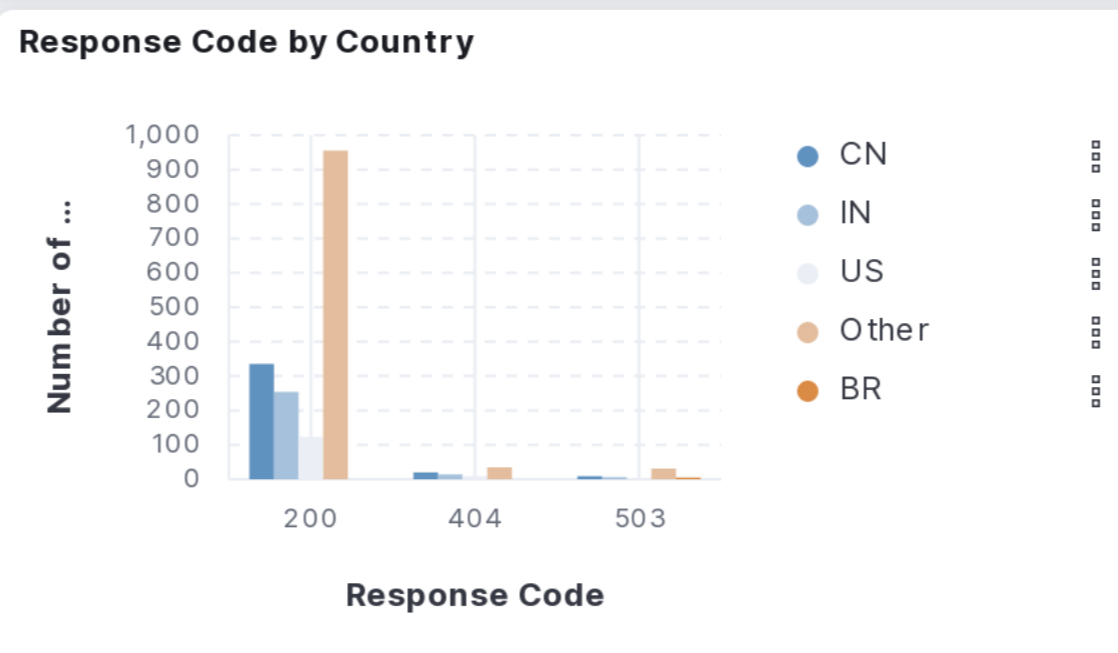

Introduction to dashboard

This is a little text to test what *markdown* can do. There are many things that it can do. **You should try it out!**

[Here](#) is a link that can help you!

Top Hosts

Host	Count	Bytes
artifacts.elastic.co	848	5.76KB
www.elastic.co	620	5.14KB
cdn.elastic-elastic	283	5.61KB
elastic-elastic-ela	45	3.93KB

Average: 5.11KB