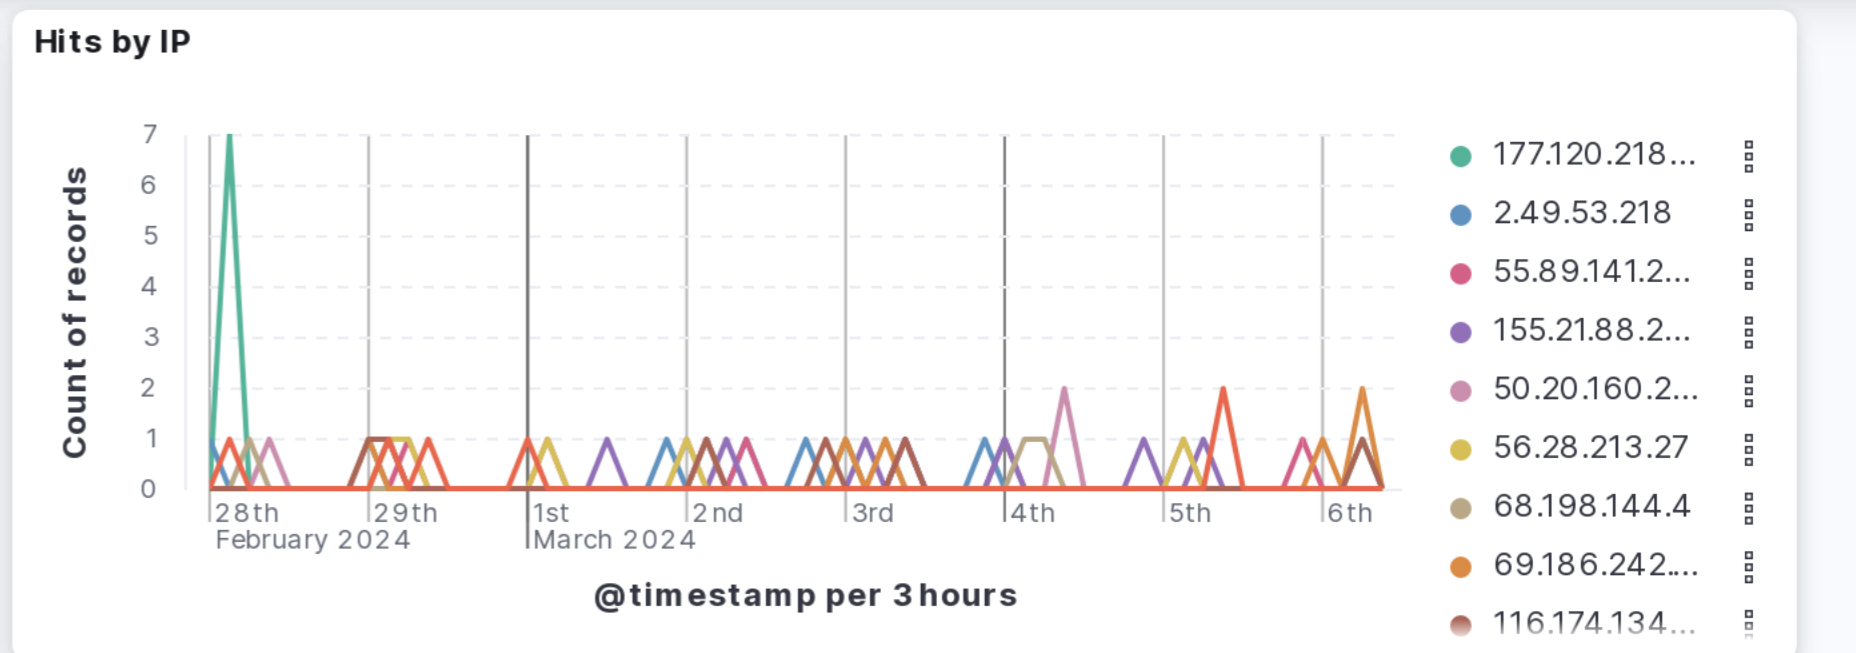

Introduction to dashboard

This is a little text to test what *markdown* can do. There are many things that it can do. **You should try it out!**

[Here](#) is a link that can help you!

Top Hosts

Host	Count	Bytes
artifacts.elastic.co	848	5.76KB
www.elastic.co	620	5.14KB
cdn.elastic-elastic	283	5.61KB
elastic-elastic-ela	45	3.93KB

Average: 5.11KB