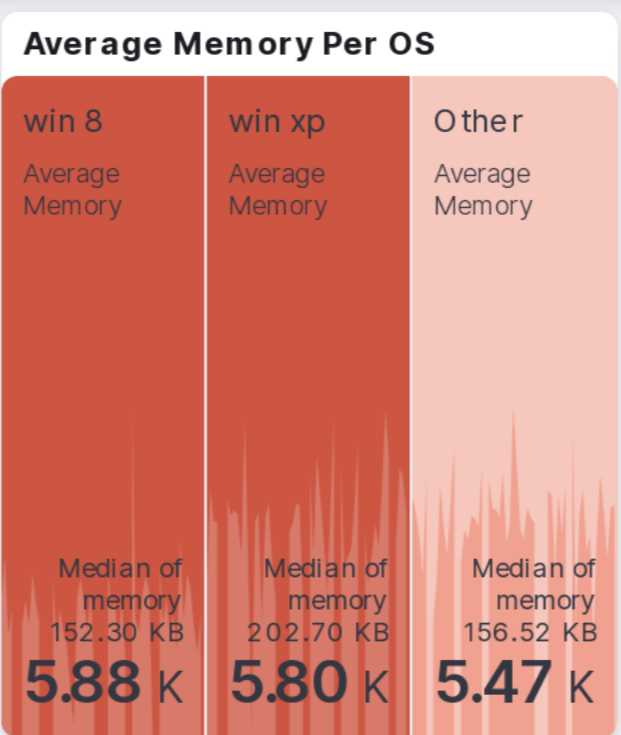

Introduction to dashboard

This is a little text to test what *markdown* can do. There are many things that it can do. **You should try it out!**

[Here](#) is a link that can help you!

Top Hosts

Host	Count	Bytes
artifacts.elastic.co	848	5.76KB
www.elastic.co	620	5.14KB
cdn.elastic-elastic	283	5.61KB
elastic-elastic-ela	45	3.93KB

Average: 5.11KB