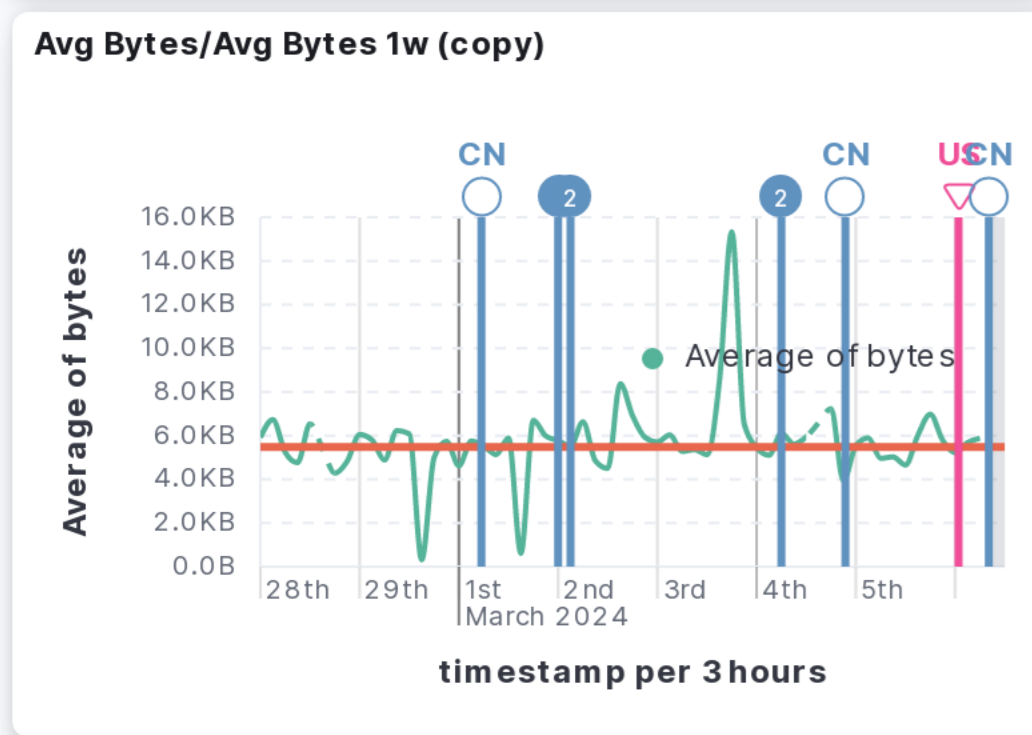

Introduction to dashboard

This is a little text to test what *markdown* can do. There are many things that it can do. **You should try it out!**

[Here](#) is a link that can help you!

Top Hosts

Host	Count	Bytes
artifacts.elastic.co	848	5.76KB
www.elastic.co	620	5.14KB
cdn.elastic-elastic	283	5.61KB
elastic-elastic-ela	45	3.93KB

Average: 5.11KB