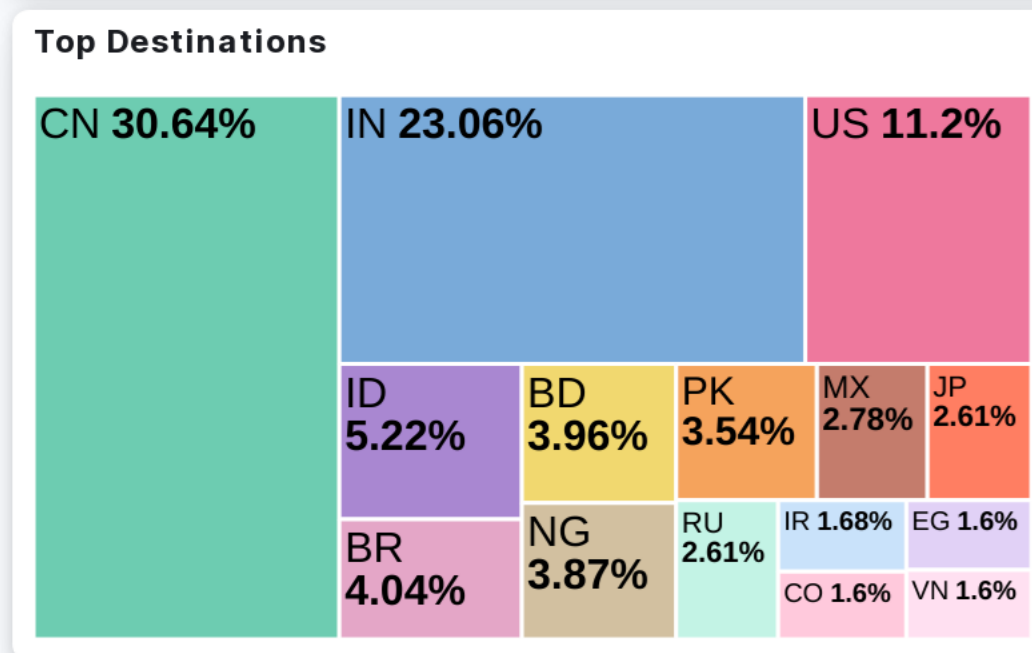

Introduction to dashboard

This is a little text to test what *markdown* can do. There are many things that it can do. **You should try it out!**

[Here](#) is a link that can help you!

Top Hosts

Host	Count	Bytes
artifacts.elastic.co	848	5.76KB
www.elastic.co	620	5.14KB
cdn.elastic-elastic	283	5.61KB
elastic-elastic-ela	45	3.93KB

Average: 5.11KB