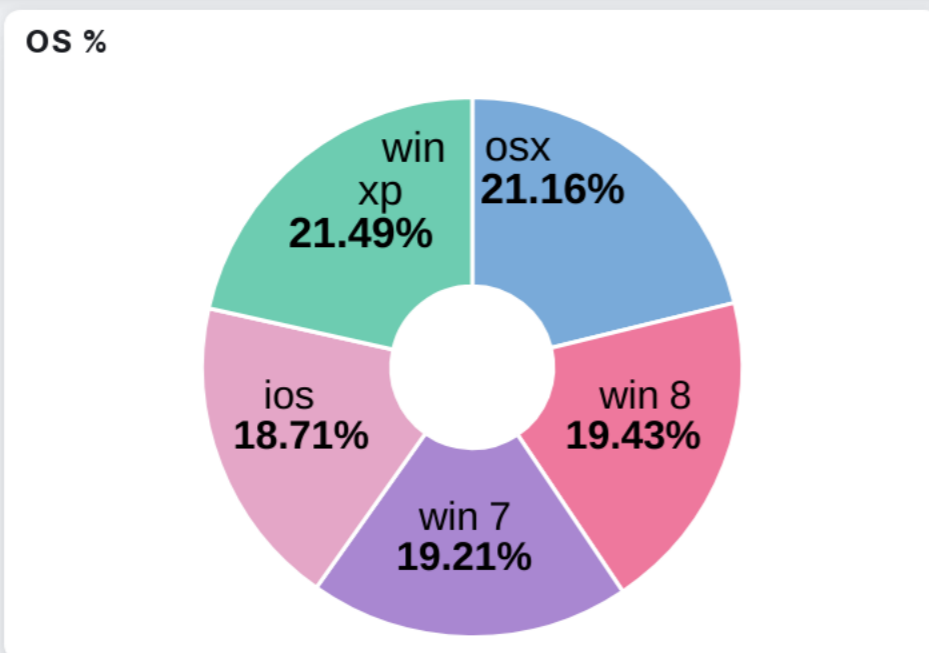

Introduction to dashboard

This is a little text to test what *markdown* can do. There are many things that it can do. **You should try it out!**

[Here](#) is a link that can help you!

Top Hosts

Host	Count	Bytes
artifacts.elastic.co	848	5.76KB
www.elastic.co	620	5.14KB
cdn.elastic-elastic	283	5.61KB
elastic-elastic-ela	45	3.93KB

Average: 5.11KB